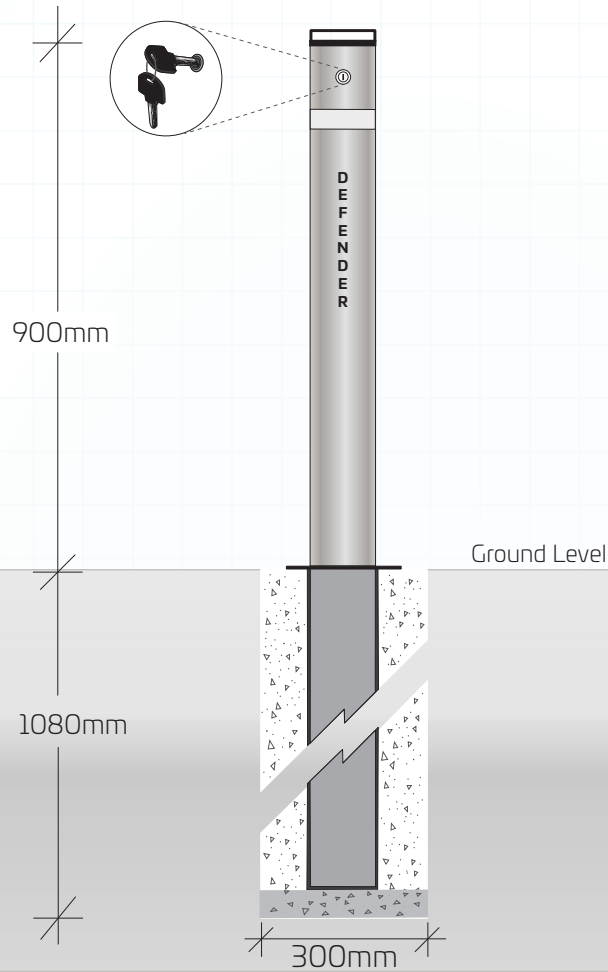

## 114mmØ Retractable Keyed Bollard

Code	Locking System	Height	Wall Th	Depth In-Ground
DB114/RTK	Key lock	900mm	4mm	1080mm Below ground

- Ideal for controlling vehicle parking access
- Convenient and very secure
- Optional t-bar handle to prevent unauthorised deployment
- Highly visible safety powdercoat yellow as standard
- Other powdercoat colours available on request
- Easy to operate, key lock

## 114mmØ Retractable Stainless Steel Keyed Bollard

Code	Locking System	Height	Wall Th	Depth In-Ground
DB114/RTK	Key lock	900mm	4mm	1080mm Below ground

- Ideal for controlling vehicle parking access
- Convenient and very secure
- Optional t-bar handle to prevent unauthorised deployment
- Highly visible safety powdercoat yellow as standard
- Other powdercoat colours available on request
- Easy to operate, key lock