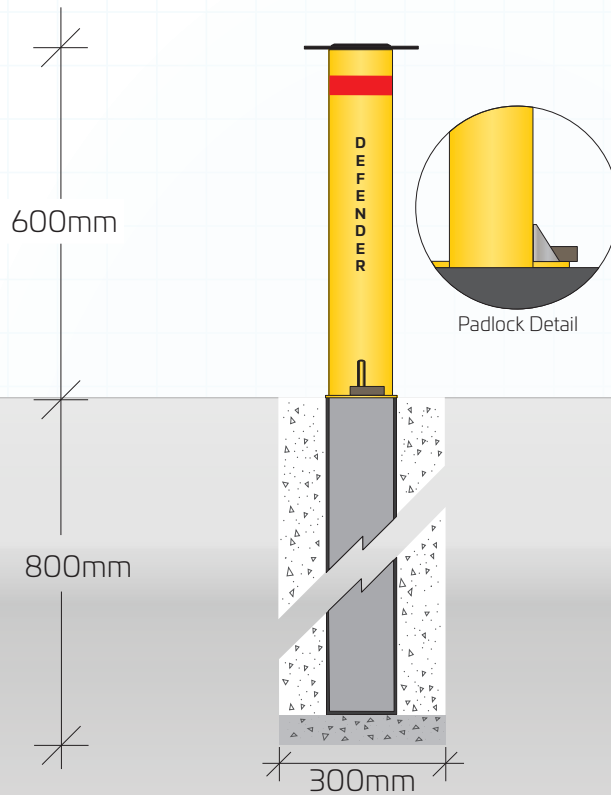

DEFENDER BOLLARD

DB100/RTP

100mm Retractable Steel Padlocked Bollard

Code	Locking System	Height	Wall Th	Depth In-Ground
DB100/RTP	Padlocked	600mm	4mm	800mm Below ground

Fixed Bollard Optional Extras

Code	Description
PADS40	40mm Padlock
PADS50	50mm Padlock

- Ideal for controlling vehicle parking access
- Convenient and very secure
- T-bar handle to prevent unauthorised deployment
- Highly visible safety powdercoat yellow as standard
- Other powdercoat colours available on request
- Easy to operate

1300 76 44 77

www.pws.com.au email: sales@pws.com.au

• Installation service available in Sydney, Melbourne, Brisbane and Perth