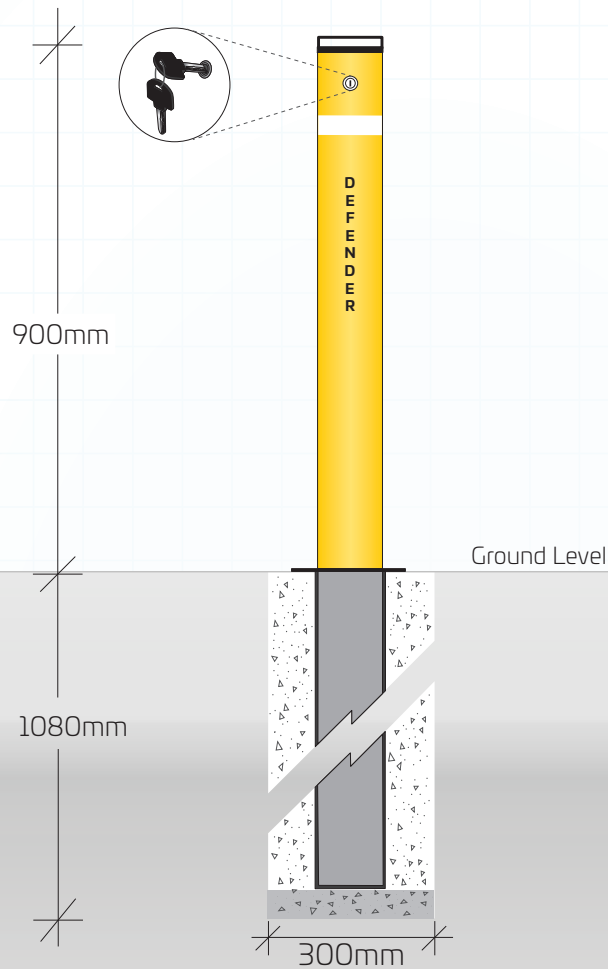

# DEFENDER BOLLARD

DB114/RTK

## 114mmØ Retractable Keyed Bollard

Code	Locking System	Height	Wall Th	Depth In-Ground
DB114/RTK	Key lock	900mm	4mm	1080mm Below ground

- Ideal for controlling vehicle parking access
- Convenient and very secure
- Optional t-bar handle to prevent unauthorised deployment
- Highly visible safety powdercoat yellow as standard
- Other powdercoat colours available on request
- Easy to operate, key lock